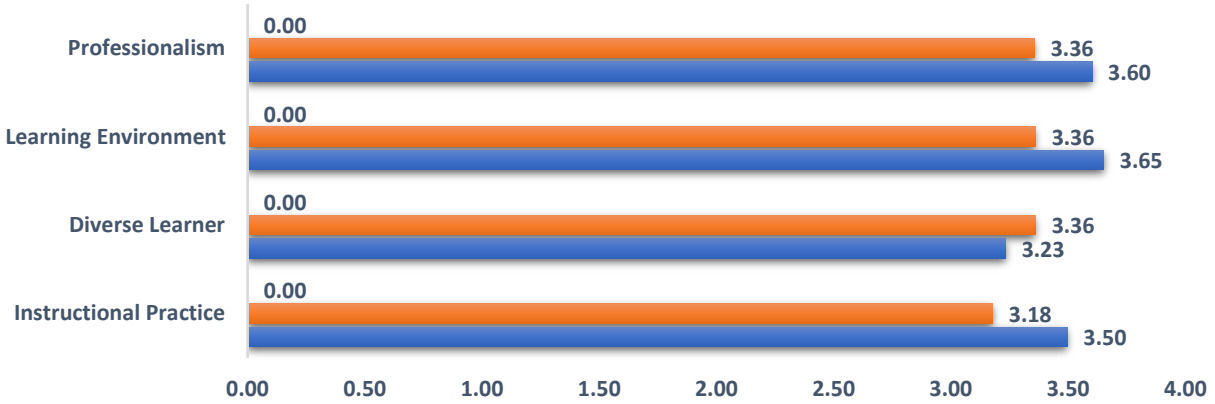

### Dickinson State University 2021 Survey Scale Score: Average

	Instructional Practice	Diverse Learner	Learning Environment	Professionalism
■ SS	0.00	0.00	0.00	0.00
■ TTS	3.18	3.36	3.36	3.36
■ Exit	3.50	3.23	3.65	3.60