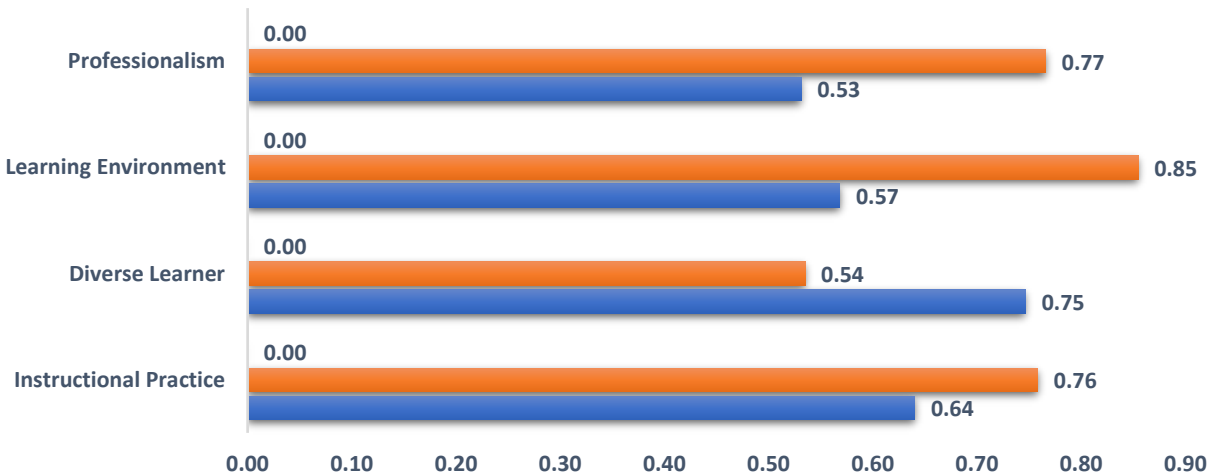

Dickinson State University 2021 Survey Scale Score: Standard Deviation

	Instructional Practice	Diverse Learner	Learning Environment	Professionalism
■ SS	0.00	0.00	0.00	0.00
■ TTS	0.76	0.54	0.85	0.77
■ Exit	0.64	0.75	0.57	0.53